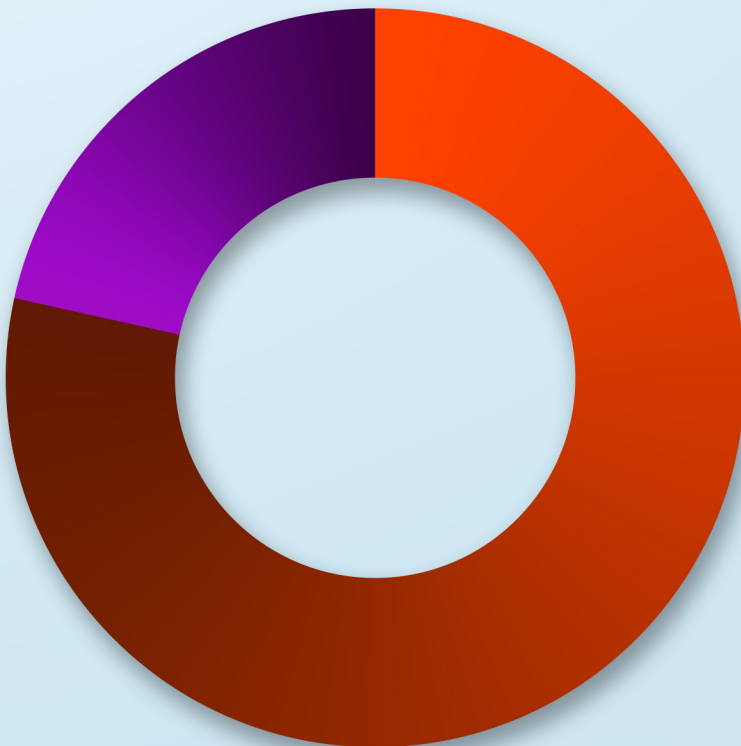

Filter Models VS Turnover 2018

Filters Sold

Patented Filter Models **74%**
Other Models **26%**

Patented Filters Sold

SPT-WBV-MR **77%**
Other Models **23%**